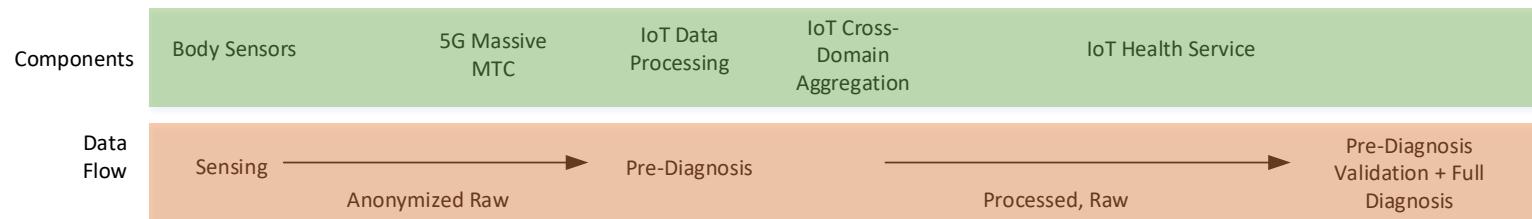

5G MEC Architecture for IoMT

related projects