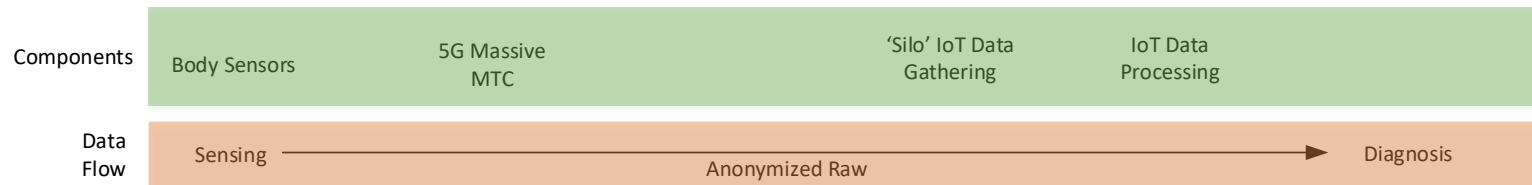

5G Architecture for IoMT